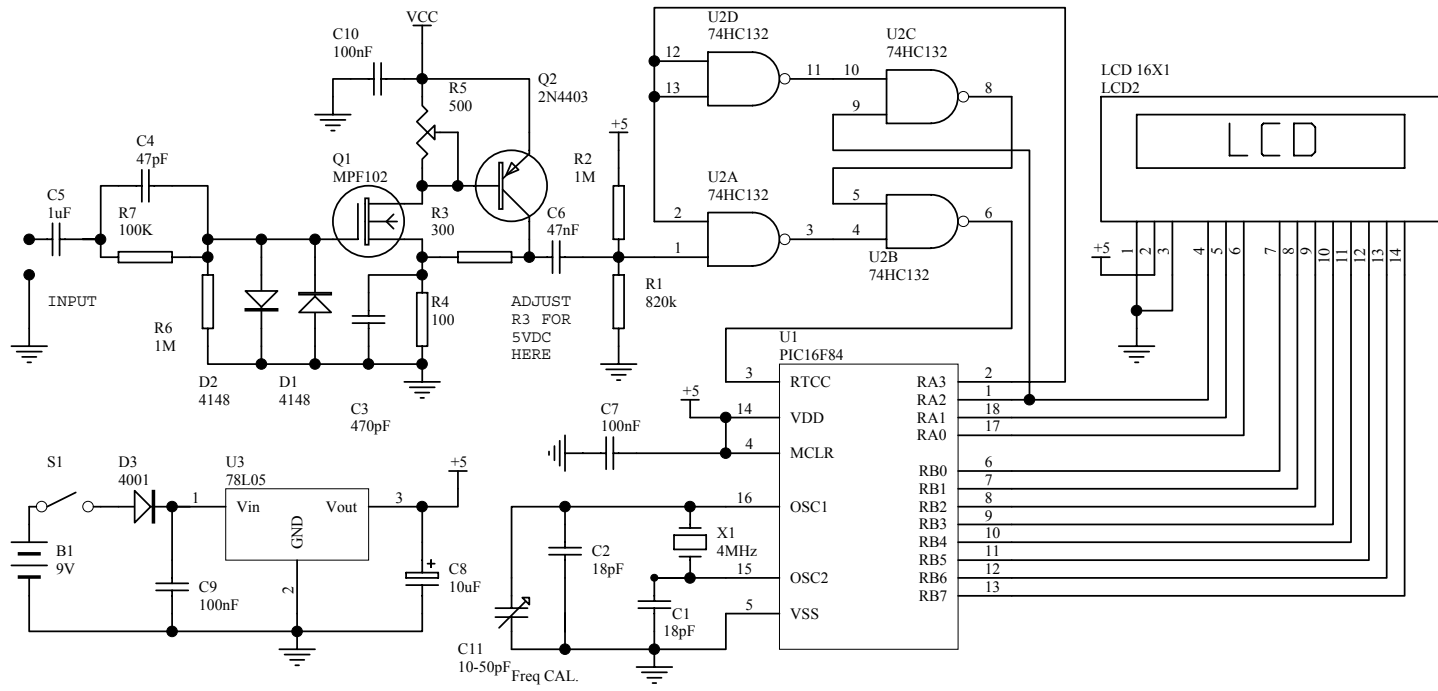

Title		
Size	Number	Revision
A4		
Date:	22-Apr-2000	Sheet of
File:	C:\CAD\SCH\50MHZ1.SCH	Drawn By: